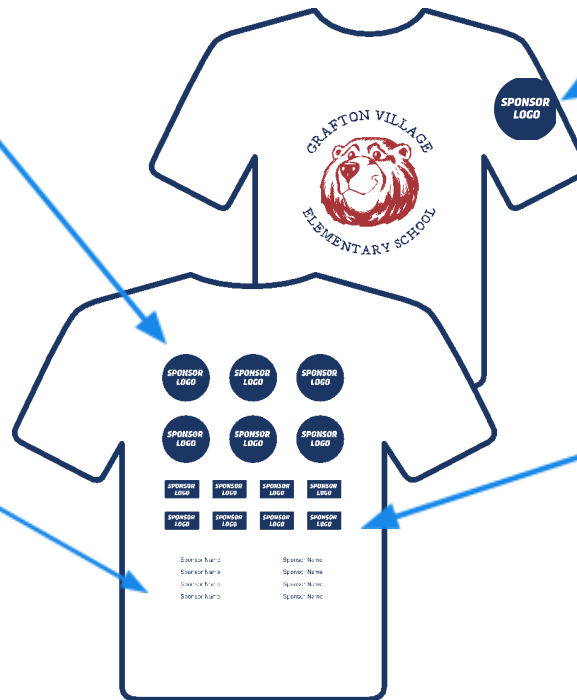

The primary component of our Community Partners program is our Event Shirt. Your logo or name will be displayed on the back of this shirt worn by over 320 students year-round, providing continuous exposure for your business!

Also, our friends at Booster Spirit Wear are offering a 15% discount on any custom apparel order for your business! Just visit their website and say you're a proud Community Partner of Arbor View Elementary School

- SHIRT PLACEMENT
- SHOUT OUT ON ARBOR VIEW FAMILY NEWSLETTER
- SHOUT OUT ON ARBOR VIEW SOCIAL MEDIA
- PLACEMENT ON BANNER AT FUN RUN DAY EVENT

FAMILY NAME AD (\$75)

- SHIRT PLACEMENT
- SHOUT OUT ON ARBOR VIEW FAMILY NEWSLETTER

PLATINUM: SLEEVE AD (\$500)

**Sleeve ad limited to 1 logo per sleeve and limited print size*

- SLEEVE SHIRT PLACEMENT
- SHOUT OUT ON ARBOR VIEW FAMILY NEWSLETTER
- SHOUT OUT ON ARBOR VIEW SOCIAL MEDIA
- PLACEMENT ON BANNER AT FUN RUN DAY EVENT